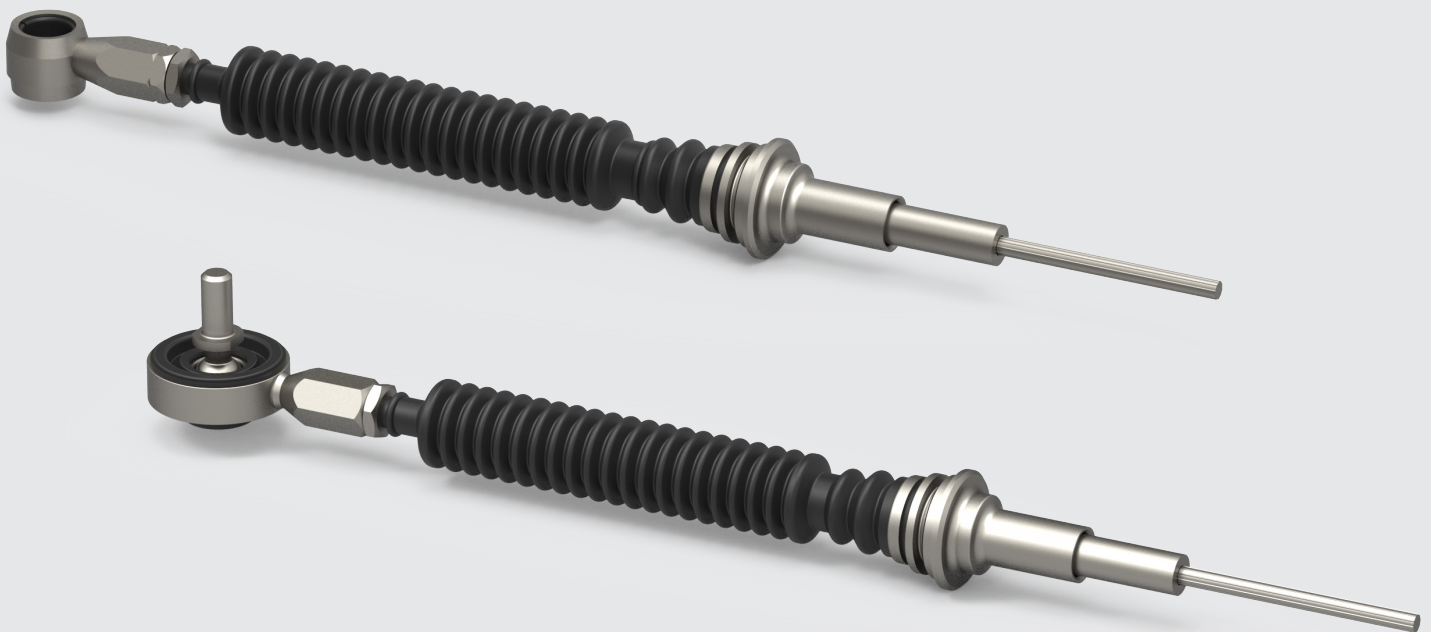

KONGSBERG
AUTOMOTIVE

NEW

Gear shift cables for DAF

Kongsberg Automotive has more than 50 years experience in producing cables. The cables are used in serial production for major European truck manufactures.

Kongsberg Automotive AS
Dyrmyrgata 48 | 3611 Kongsberg | Norway
Tel: +47 32 77 05 00 | +47 32 77 05 09
Email: post.kongsberg@ka-group.com

www.kongsbergautomotive.com/products-services/aftermarket/